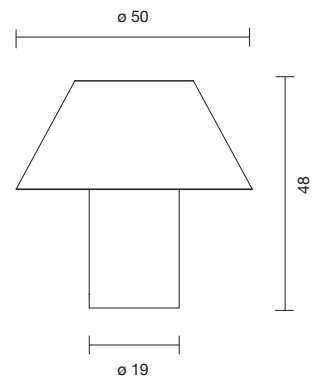

**PETRA M GR**  
by Jordi Veciana, 2020

Table lamp. Base and diffuser in alabaster. Dimmer placed in the electrical cord.

Type: Table lamp

Environment: Indoor

Structure: Alabaster

Voltage: 230 V

Dimmer: included

Supply: Electrical cord with plug

Cable length: 200 cm

Light source: E27 LED A60 15W 2700K

PETRA M GR

221000100035 alabaster

 xx kg  
xx kg

CE  IP-20