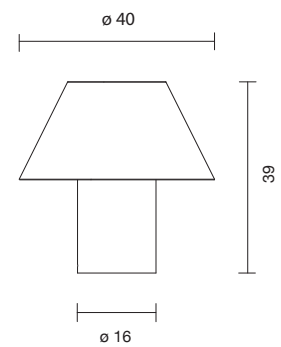

**PETRA M ME**  
by Jordi Veciana, 2020

Table lamp. Base and diffuser in alabaster. Dimmer placed in the electrical cord.

Type: Table lamp

Environment: Indoor

Structure: Alabaster

Voltage: 230 V

Dimmer: included

Supply: Electrical cord with plug

Cable length: 200 cm

Light source: E27 LED A60 15W 2700K

PETRA M ME

220000100035 alabaster

 xx kg  
xx kg

CE  IP-20