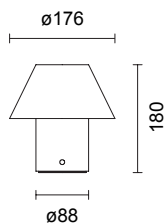

PETRA PORTABLE

Jordi Veciana, 2022

Portable table lamp with battery. Base and diffuser in alabaster.

Technical Information

Physical	Type	Portable lamp
	Environment	Indoor
	Material	Alabaster structure
	Finish	○ Alabaster
	Weight	Net 2 kg Gross 2.2 kg
Electrical	Voltage	230V
	Supply	USB-C charging - Cable included
	Battery duration	20h at 50%, 12h at 100%
	Charging time	5 hours
	Light source	LED A60 15W 2700K
	Dimming	2 step touch dimmer switch

Blueprint

Certifications

CE IP-20

Codes

Alabaster

222000600035